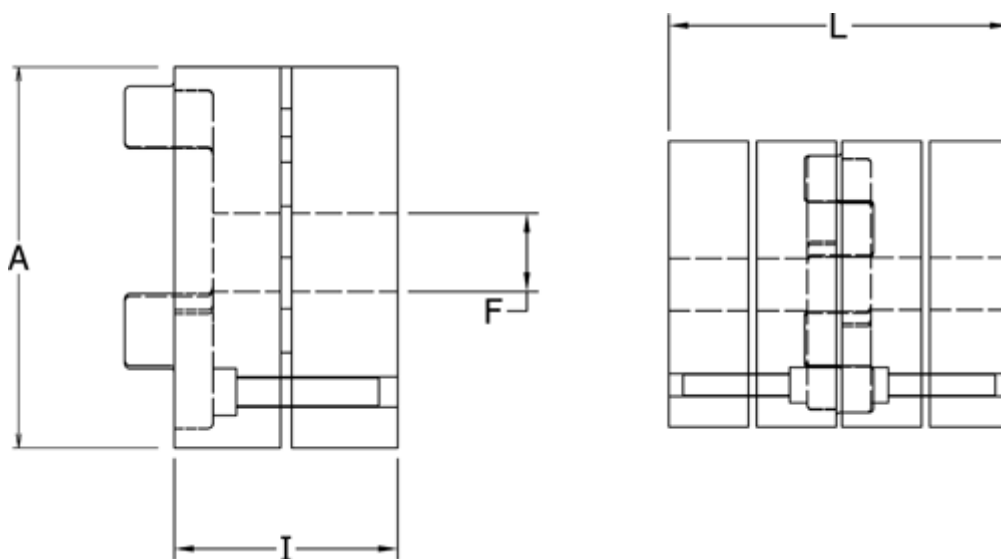

Article number: 3335028A018

Description: Conical Clamping Klonex ES 28/38
ALU Aluminium, Bore 18H7 mm

Measures

A = 65
F = 18
I = 35.0
L = 90
t = M5